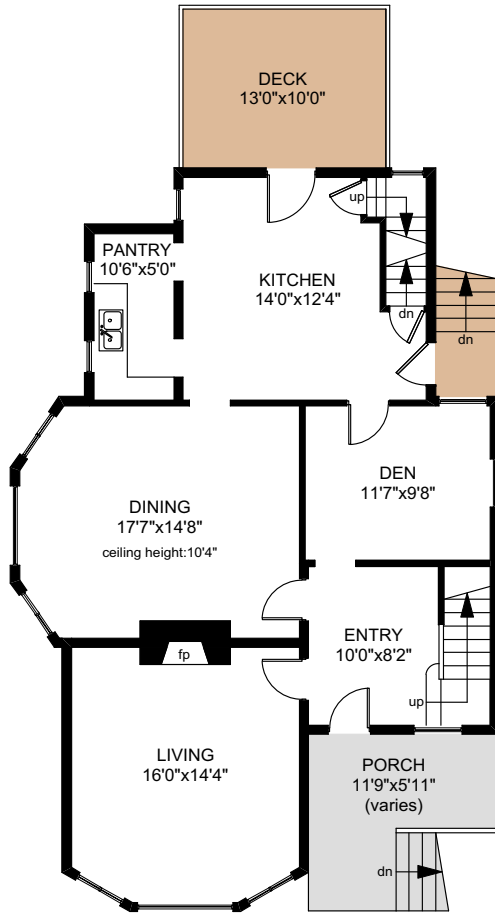

1442 ELFORD STREET

UPPER FLOOR
1080 SQ.FT

MAIN FLOOR
1085 SQ.FT

LOWER FLOOR
1143 SQ.FT

	FINISHED SQ. FT.	UNFINISHED SQ. FT.	TOTAL SQ. FT.
MAIN	0	1085	1085
UPPER	0	1080	1080
TOTAL	0	2165	2165
BASEMENT	0	1143	1143
DECK	0	130	130
PORCH	0	98	98

PREPARED FOR THE EXCLUSIVE USE OF
THE NEAL ESTATE TEAM OF RE/MAX ALLIANCE

MEASURED ON: 03/16/18
DRAWING FILE: 17124

Tafe Measure VICTORIA, B.C.
Ph. 883.8894
www.tafemeasure.com