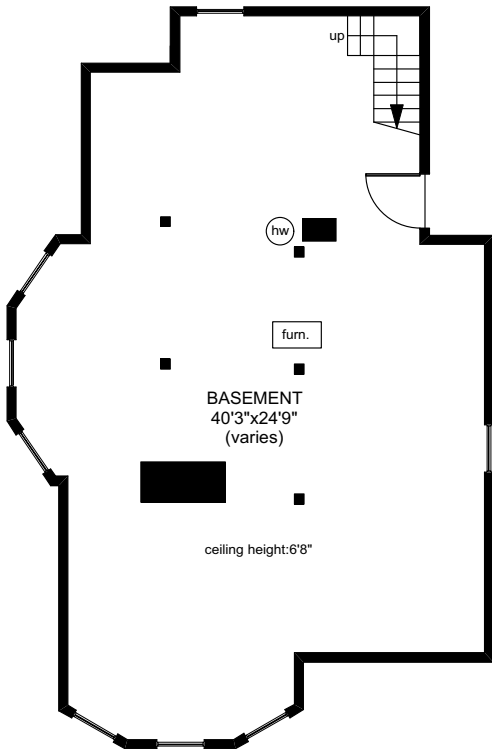

1442 ELFORD STREET

UPPER FLOOR
1080 SQ.FT

MAIN FLOOR
1085 SQ.FT

LOWER FLOOR
1143 SQ.FT

	FINISHED SQ. FT.	UNFINISHED SQ. FT.	TOTAL SQ. FT.
MAIN	0	1085	1085
UPPER	0	1080	1080
TOTAL	0	2165	2165
BASEMENT	0	1143	1143
DECK	0	130	130
PORCH	0	98	98

PREPARED FOR THE EXCLUSIVE USE OF
THE NEAL ESTATE TEAM OF RE/MAX ALLIANCE

MEASURED ON: 03/16/18
DRAWING FILE: 17124

Tafe Measure VICTORIA, B.C.
Ph. 883.8894
www.tafemeasure.com