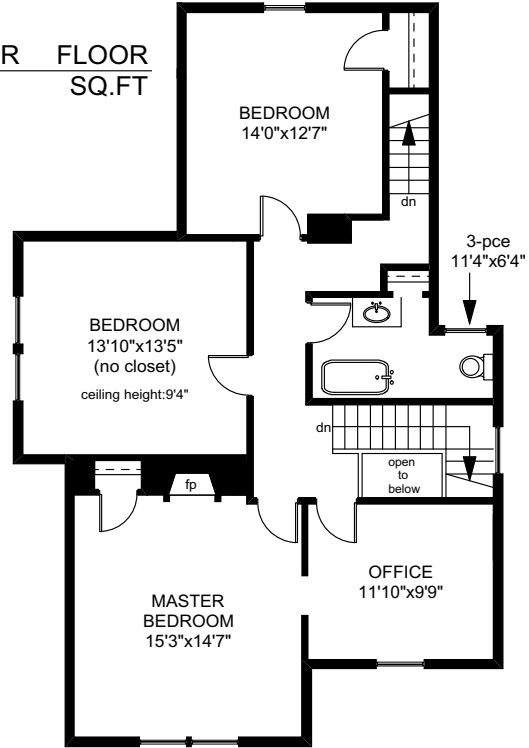

1442 ELFORD STREET

UPPER FLOOR
1080 SQ.FT

MAIN FLOOR
1085 SQ.FT

LOWER FLOOR
1143 SQ.FT

	FINISHED SQ. FT.	UNFINISHED SQ. FT.	TOTAL SQ. FT.
MAIN	0	1085	1085
UPPER	0	1080	1080
TOTAL	0	2165	2165
BASEMENT	0	1143	1143
DECK	0	130	130
PORCH	0	98	98

PREPARED FOR THE EXCLUSIVE USE OF
THE NEAL ESTATE TEAM OF RE/MAX ALLIANCE

MEASURED ON: 03/16/18
DRAWING FILE: 17124

Tafe Measure VICTORIA, B.C.
Ph. 883.8894
www.tafemeasure.com